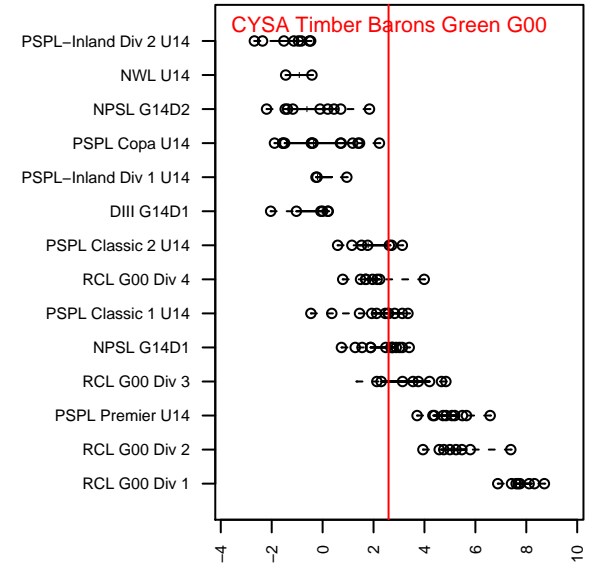

CYSA Timber Barons Green G00

Cowlitz Youth Soccer Assoc.
 Kelso, WA
 G00 total strength=1144
 attack=2.99 defense=3.62
 fall league = PTT-B G00 Thorns Div 1
 notes= Ruiz 2014

alt names used:
 Timber Barons 2000 Green
 CYSA TIMBER BARONS TIMBER BARONS 2000 GREEN
 CYSA TIMBER BARONS2000 GREEN
 Timber Barons 00 Green

Venues played:
 2014 PCU Summer Classic U14
 2014 Oswego Nike Cup Silver U14
 2014 Blast Off GU14 A
 2014 PTT-B G00 Thorns Div 1

CYSA Timber Barons Green G00
 Dots are actual minus expected GF (blue circles) and GA (red triangles).
 Blue line is smoothed change in attack strength. Red is smoothed change in defense strength.

**attack and defense variance (black dot)
relative to other teams
and top 10 in region**

**attack and defense rating
relative to others at age
and all opponents in last 13 months**

Performance relative to 13 month average