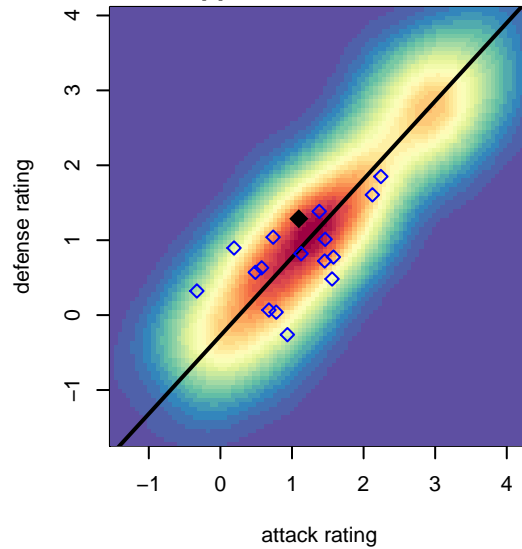

CYSA Timber Barons Green G00

Cowlitz Youth Soccer Assoc.
 Kelso, WA
 G00 total strength=1144
 attack=2.99 defense=3.62
 fall league = PTT-B G00 Thorns Div 1
 notes= Ruiz 2014

alt names used:
 Timber Barons 2000 Green
 CYSA TIMBER BARONS TIMBER BARONS 2000 GREEN
 CYSA TIMBER BARONS2000 GREEN
 Timber Barons 00 Green

Venues played:
 2014 PCU Summer Classic U14
 2014 Oswego Nike Cup Silver U14
 2014 Blast Off GU14 A
 2014 PTT-B G00 Thorns Div 1

CYSA Timber Barons Green G00
 Dots are actual minus expected GF (blue circles) and GA (red triangles).
 Blue line is smoothed change in attack strength. Red is smoothed change in defense strength.

**attack and defense variance (black dot)
relative to other teams
and top 10 in region**

**attack and defense rating
relative to others at age
and all opponents in last 13 months**

Performance relative to 13 month average